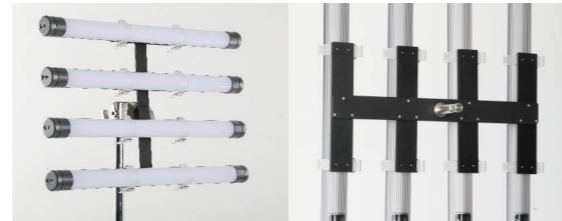

Meteor 60/60L/60LS 2ft

List of items

Meteor 120/120L/120LS Four-lights kit | 4ft

Content list

Meteor 240/240L 8ft

Meteor 60/60L/60LS Four-lights kit