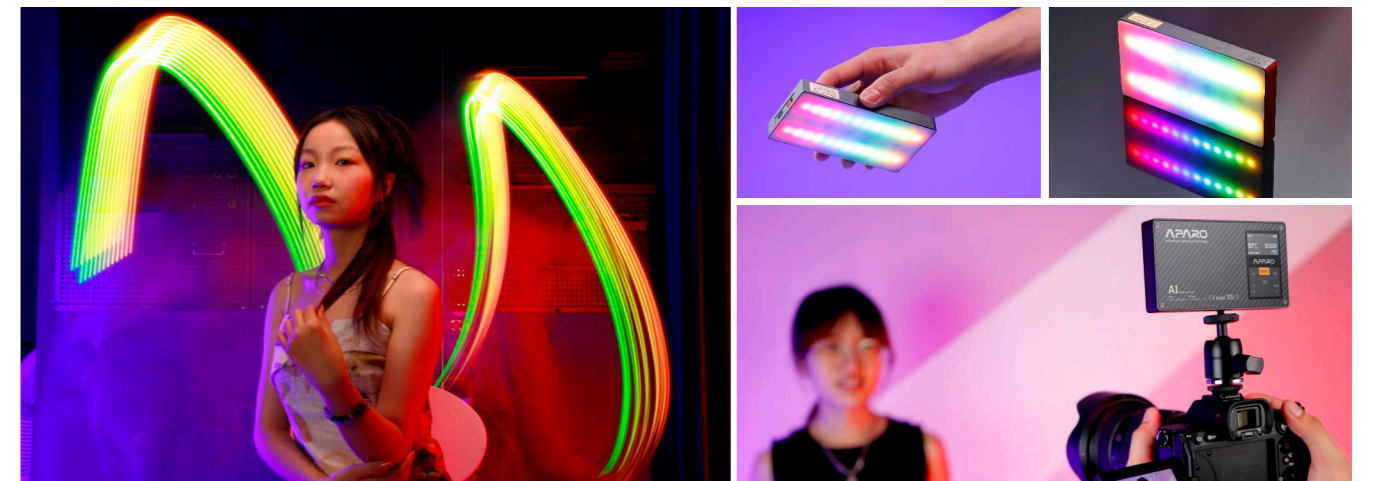

List of items