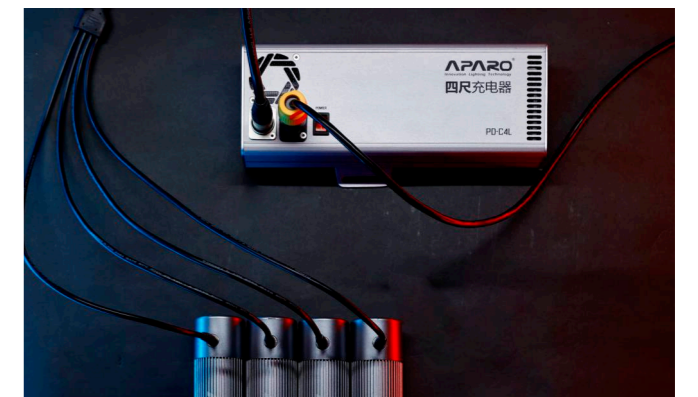

4、 300m wireless control

Through the APARO AG1 Galaxy wireless transmitter, wireless control can be achieved within a range of 300 meters. By installing our AG1 on the lamp to receive mode, the wireless distance can be doubled.