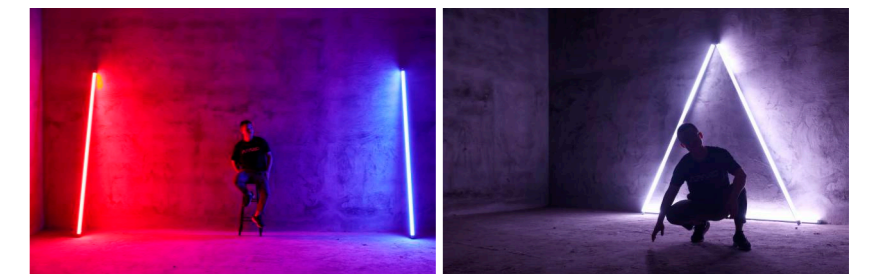

GJ-4 x1

Manual x1

M-BG120 x1

Meteor 240/240L 8ft

Meteor 240 Charger

Meteor 60/60L/60LS Four-lights kit

PJ-TZ Patchwork accessories kit

Creativity, infinite imagination