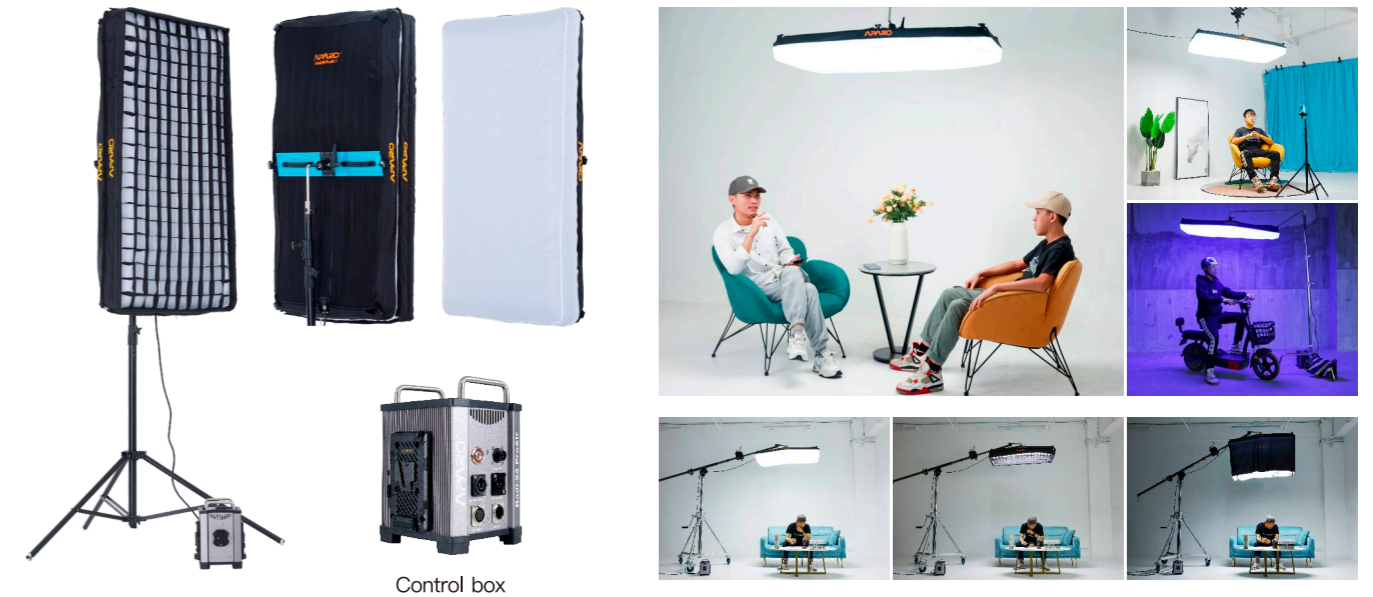

Radi-24 Air / Radi-24 Pro Air

Air Light Panel

Content list