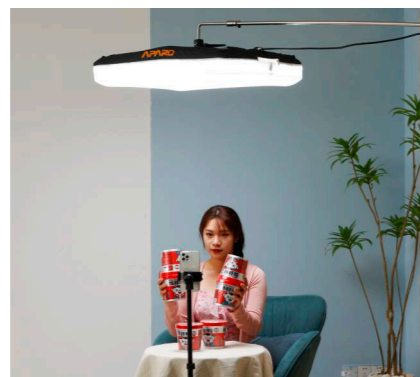

Radi / SE SERIES

Professional film and television air cushion fill light

50W power
680x380x110mm
Radi 12Bi SE
2500-6500K
Radi 12C SE
2500-9999K, RGBWW

100W power
1220x450x110mm
Radi 14Bi SE
2500-6500K
4590Lux (5600K/0.5m)
Radi 14C SE
2500-9999K, RGBWW