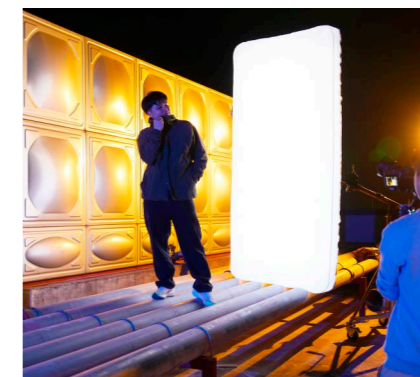

680W power
2400x1240x250mm
Radi 48Bi SE
2500-6500K
17800Lux (5600K/0.5m)
Radi 48C SE(CRMX)
2500-9999K, RGBWW
14200Lux (5600K/0.5m)