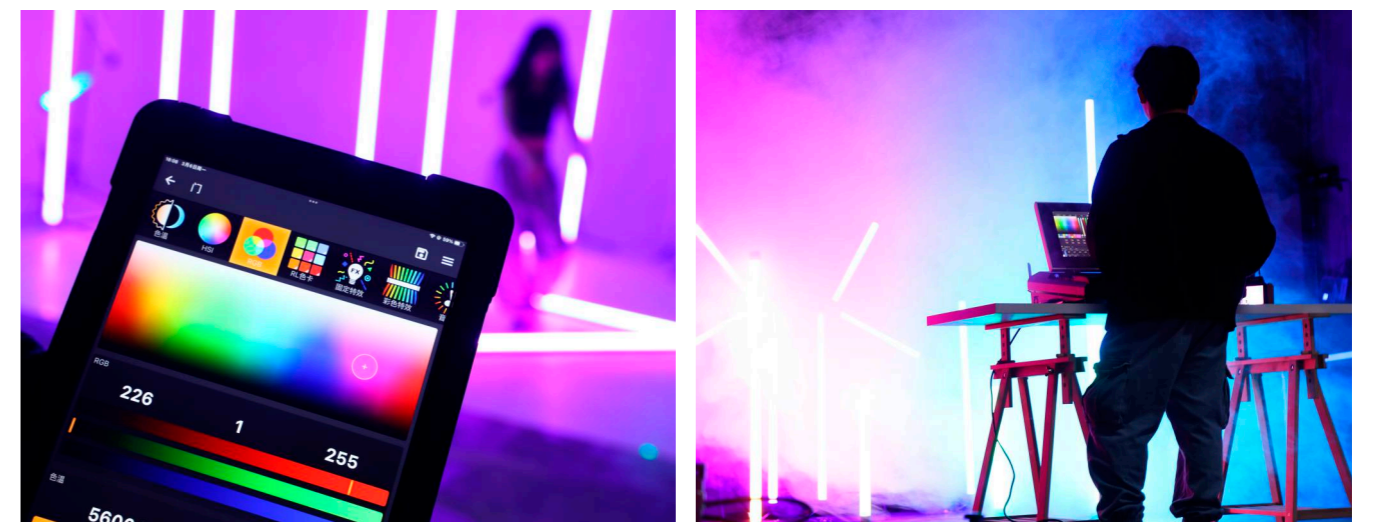

Meteor

- RGBWW
- 2000K-20000K
- Pixel light control
- DMX/RDM
- CRMX
- 300m wireless control
- AC&DC
- DeSal Lite+
- Luminair

Meteor Pixel Stick Light

The new Meteor series pixel sticks are built with APARO's latest RGBCW technology, which can perform accurate bi-color light source from tungsten to daylight (CCT), HSI & RGB, and tons of different lighting scene effects, including RGBCW matrix effect. It can be connected with DeSal Lite+ Bluetooth APP for remote lighting control, IOS & Android APP are available to download on Apple APP Store and Playstore.

Considering the flexibility and mobility during use, Meteor 60 comes with a built-in battery (7.4V/3200MAH), which is suitable for outdoor use. Meteor 60 has been tested to last up to two hours of continuous use at full power output.

Meteor pixel sticks (Meteor 60, Meteor 120, Meteor 240) are available in three sizes, 2 feet/20W, 4 feet/40W, 8 feet/80W, all three models are made of durable aluminum housing to provide long lasting fixture protection. Meteor is also equipped with mini XLR input and output ports to support DMX to meet different lighting control needs.