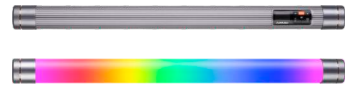

Meteor 30 | **1ft/10W**