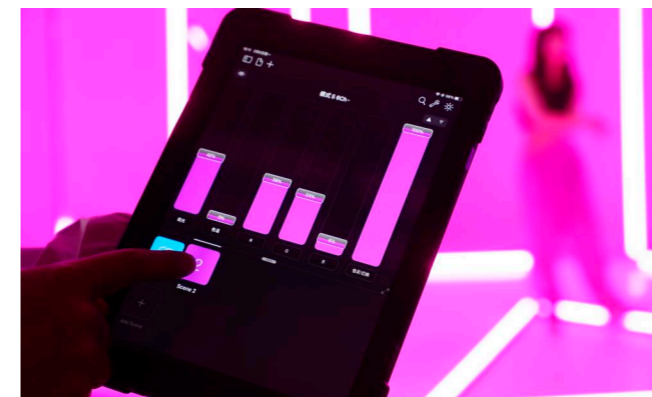

4、 300m wireless control

Through the APARO AG1 Galaxy wireless transmitter, wireless control can be achieved within a range of 300 meters. By installing our AG1 on the lamp to receive mode, the wireless distance can be doubled.