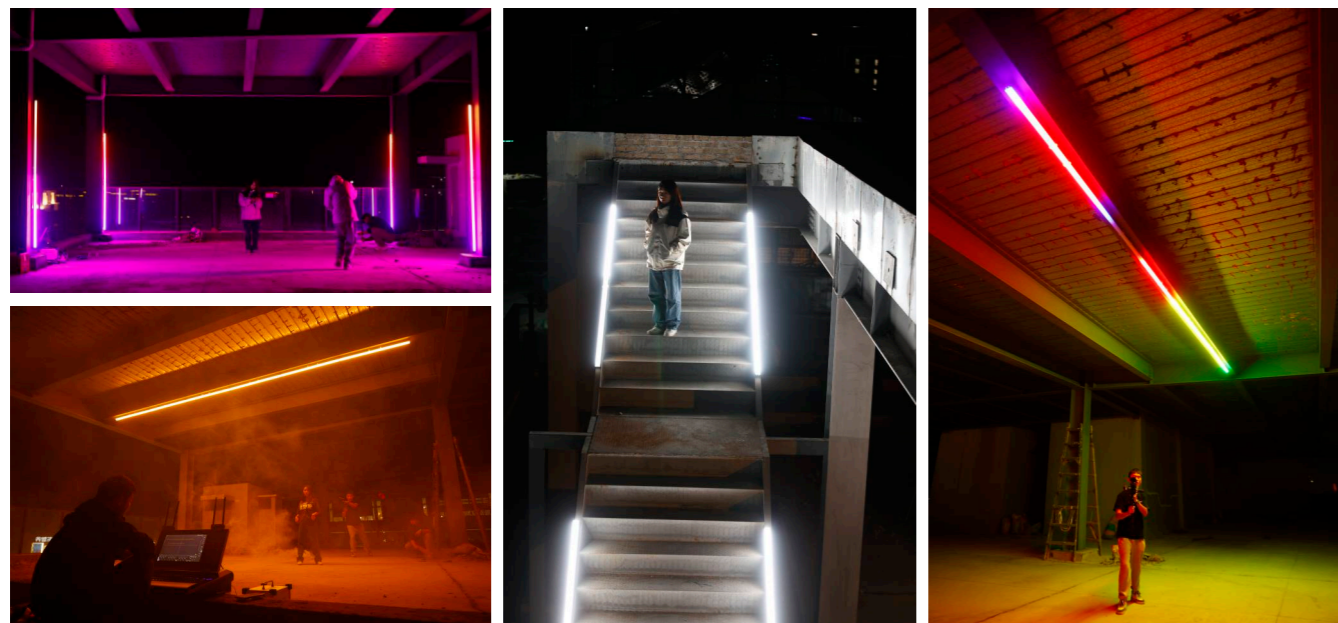

Specifications

Model No.	2.4G Module	Meteor 30	Meteor 60	Meteor 120	Meteor 240
	Lumenradio Module		Meteor 60L	Meteor 120L	Meteor 240L
	Lumenradio Module Montage Series		Meteor 60LS	Meteor 120LS	
LEDs &Power		30pcs < White> 30pcs < Yellow> 30pcs < RGB>	60pcs < White> 60pcs < Yellow> 60pcs < RGB>	120pcs < White> 120pcs < Yellow> 120pcs < RGB>	240pcs < White> 240pcs < Yellow> 240pcs < RGB>
Pixel points		The highest controllable pixels are 30	The highest controllable pixels are 60	The highest controllable pixels are 120	The highest controllable pixels are 240
Output Wattage		10W	20W	40W	80W
Dimming		0-100% Step-less dimming	0-100% Step-less dimming	0-100% Step-less dimming	0-100% Step-less dimming
Color Temperature		2000K-20000K	2000K-20000K	2000K-20000K	2000K-20000K
CRI		96	96	96	96
Operating Voltage		Type-C 5V 2A	DC 19.8V 2A	DC 19.8V 4A	DC 19.8V 8A
Compatibility		Type-C	AC Adaptor	AC Adaptor	AC Adaptor
Battery Capacity		7.2V 23Wh	10.8V 46Wh (Meteor 60) 14.8V 35Wh (Meteor 60L) 10.8V 46Wh (Meteor 60LS)	14.4V 92Wh	14.4V 184Wh
Operating Time (5600K/100%)		120min Normal mode 160min Power-saving mode 210min Ultra-long power-saving 350min Deep power-saving	120min Normal mode 160min Power-saving mode 210min Ultra-long power-saving 350min Deep power-saving	120min Normal mode 160min Power-saving mode 210min Ultra-long power-saving 350min Deep power-saving	120min Normal mode 160min Power-saving mode 210min Ultra-long power-saving 350min Deep power-saving
Connector		Type-C	DMX (MINI XLR 5-PIN)	DMX (MINI XLR 5-PIN)	DMX (MINI XLR 5-PIN)
Control Function		1、Key 2、APP(DeSal Lite+)	1、Key 2、APP (DeSal Lite+、Luminair) 3、DMX/CRMX	1、Key 2、APP (DeSal Lite+、Luminair) 3、DMX/CRMX	1、Key 2、APP (DeSal Lite+、Luminair) 3、DMX/CRMX
Dimensions		Φ48 x 322mm	Φ48 x 684mm	Φ48 x 1278mm	Φ48 x 2460mm
Weight		0.45kg	0.83kg	1.87kg	3.73kg
Lux (0.5/1/2m) 100%	2000K	426 / 104 / 28	760 / 225 / 60	1040 / 355 / 116	1050 / 426 / 171
	5600K	646 / 156 / 42	1200 / 361 / 95	1620 / 543 / 181	1640 / 688 / 274
	20000K	543 / 133 / 36	914 / 273 / 74	1270 / 446 / 141	1250 / 528 / 211
Footcandles (0.5/1/2m) 100%	2000K	40 / 10 / 3	71 / 21 / 6	97 / 33 / 11	98 / 40 / 16
	5600K	60 / 15 / 4	112 / 34 / 9	151 / 50 / 17	152 / 64 / 25
	20000K	50 / 12 / 3	85 / 25 / 7	118 / 41 / 13	116 / 49 / 20