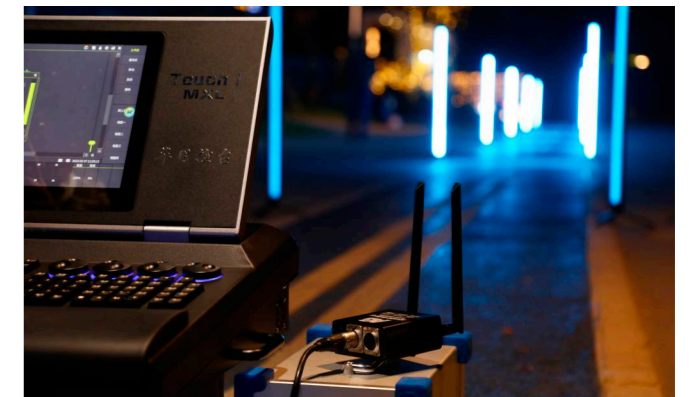

2、 2000-20000K wide range CCT

Ultra-wide adjustable color temperature, 25K/level accurate color temperature adjustment, AI mixed light, intelligent correction, support for thousand-level dimming, and support for linear, S-line, logarithmic, and exponential brightness dimming modes.