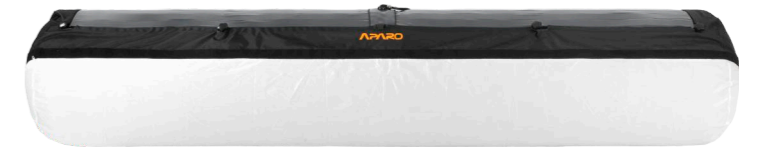

Radi-24-2 Air / Radi-24-2 Pro Air

Air Light Pipe

Control box

Air Light

Air Light + Cover cloth

Content list

Light Control box Inflator Wirerope Frame Extension cable Power cable CL-40V2 Padcloth Carry case Grid Cover cloth