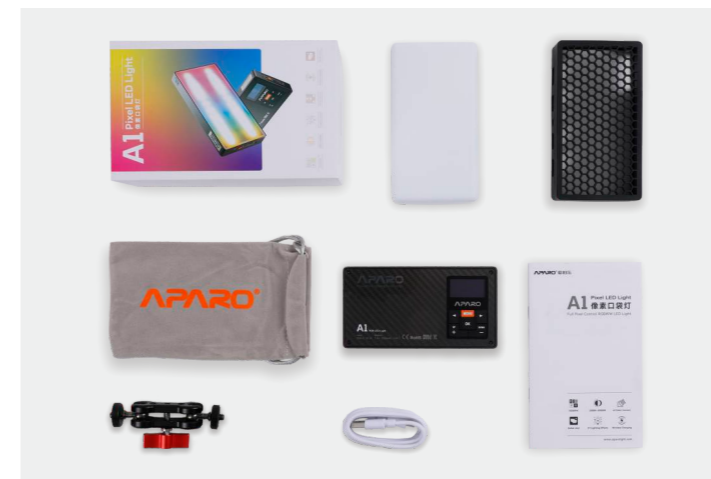

spectrum of hues and create the perfect ambiance for any occasion. Plus, with Bluetooth APP control through DeSal Lite+, you can effortlessly customize brightness and lighting effects from your smartphone. The A1's pixel-level control and AI color correction ensure precision and consistency, making it the ultimate choice for those seeking brilliance in lighting.