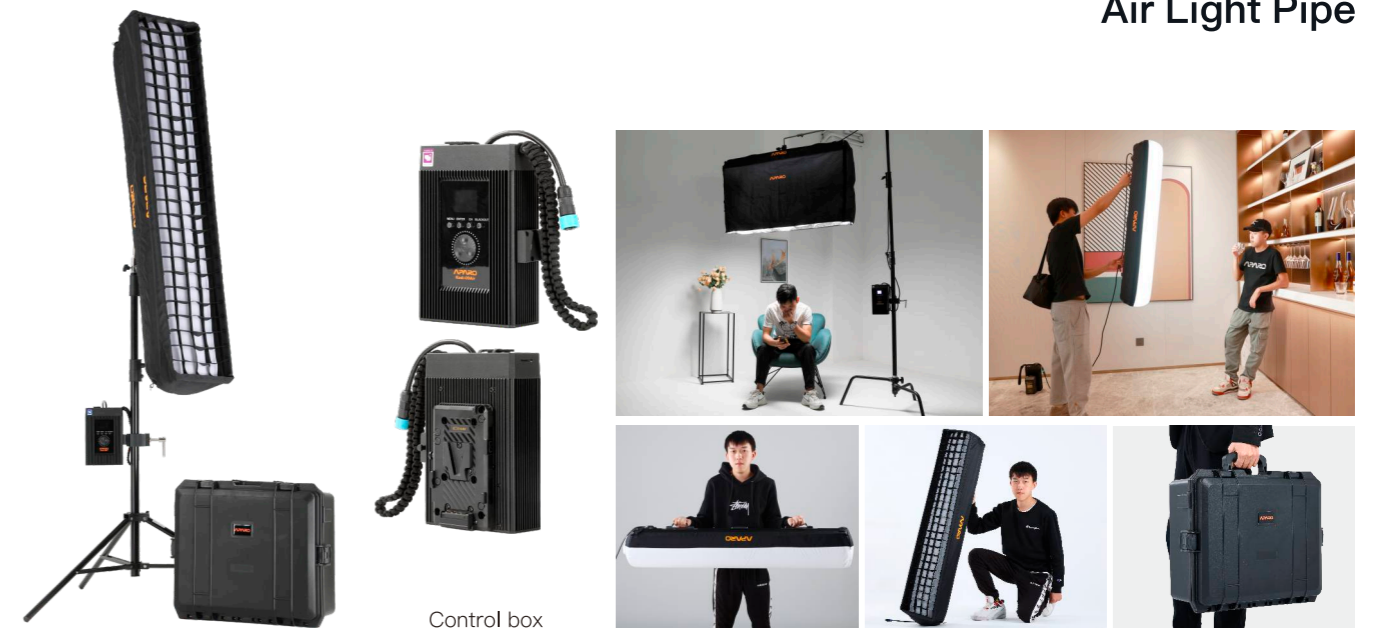

Radi-09 Air / Radi-09 Pro Air Air Light Pipe

Control box