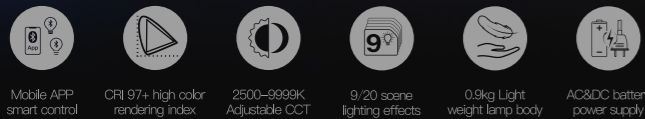

Tank 80B/Tank 80C

OUTDOOR FILL LIGHT

The Aparo Tank 80B is a bi-color COB with a power output of 80W. It features a compact and modern casing, and is capable of operating on both AC and DC power sources, making it suitable for use in studios and outdoor shooting. The Tank 80B uses a small adaptor bayonet and provides sturdy soft light accessory installation capabilities, which are essential for any professional use. The new COB LED chip provides high color rendering accuracy of CRI 97+ and provides up to 20800 LUX of daylight illuminance at a distance of 1 meter.

The Tank 80B has a built-in Bluetooth APP control function, which can be used with the DeSal Lite+ APP to achieve remote control up to 20 meters away (control range can be further if there is no interference),

making it easier for the main light to communicate with fill or backlight. The Tank 80B also has different lighting scene effects, such as lightning, flashing, candlelight, TV, paparazzi, etc., making it easier to create special scene effects in movies than ever before.

In order to offer a more diverse lighting experience to the vast number of video creators, we have launched another full RGBWW version, Tank 80C, based on the bi-color version. It not only has all the functions of Tank 80B, but also adds 20 more lighting scene effects, as well as RGB, HSI, and color gels modes, which can achieve full color lighting effects without the need for physical color gels, allowing you to create endless possibilities in your lighting arrangements.