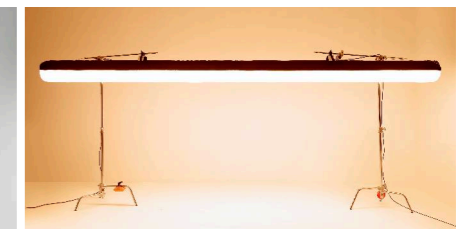

Radi-09-4 Air

Air Light Pipe

Air Light

Air Light + Grid

Air Light + Cover cloth

Control box

Content list

Light Control box Inflator Wirerope Extension cable Power cable CL-40V1 Padcloth Aluminum case Grid Cover cloth