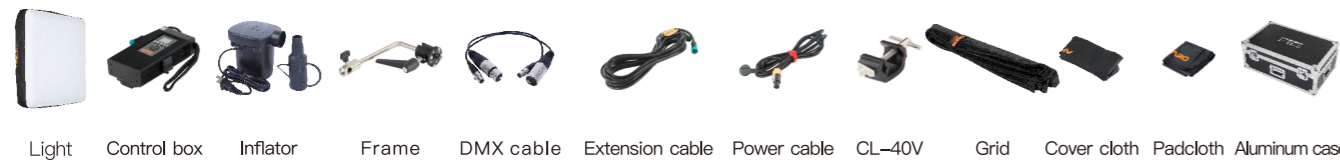

Content list

Specifications

Model No.	Radi-22 Air (Bi-color)	Radi-22 Pro Air (RGBWW)
LEDs & Power	480Pcs(White) 480Pcs(Yellow)	324Pcs(White) 324Pcs(Yellow) 324Pcs(RGB)
Output Wattage	200W	180W
Color Temperature	2500K-6500K	2500K-9999K
Operating Voltage	AC-100V-240V	AC-100V-240V
Compatibility	AC POWER Sony V Mount Battery (DC)	AC POWER Sony V Mount Battery (DC)
Dimming	0-100% Step-less dimming	0-100% Step-less dimming
Beam Angle	69°	64°
Control Function	Switch+knob+key, APP, 2.4G Wireless DMX	Switch+knob+key, APP, 2.4G Wireless DMX
CRI	95	95
Lux(0.5/1/2m)	3000K: 17500 / 5860 / 1670 5600K: 18500 / 5920 / 1740 -	2500K: 10700 / 2940 / 756 5600K: 11300 / 3080 / 794 9999K: 12000 / 3290 / 844
Dimensions	Air Light: 695x695x110mm Control box: 255x145x80mm	Air Light: 695x695x110mm Control box: 255x145x80mm
Weight	Light: 1.47Kg Control box: 1.83Kg Air + Diffusor: 0.86Kg	Light: 1.47Kg Control box: 1.83Kg Air + Diffusor: 0.86Kg