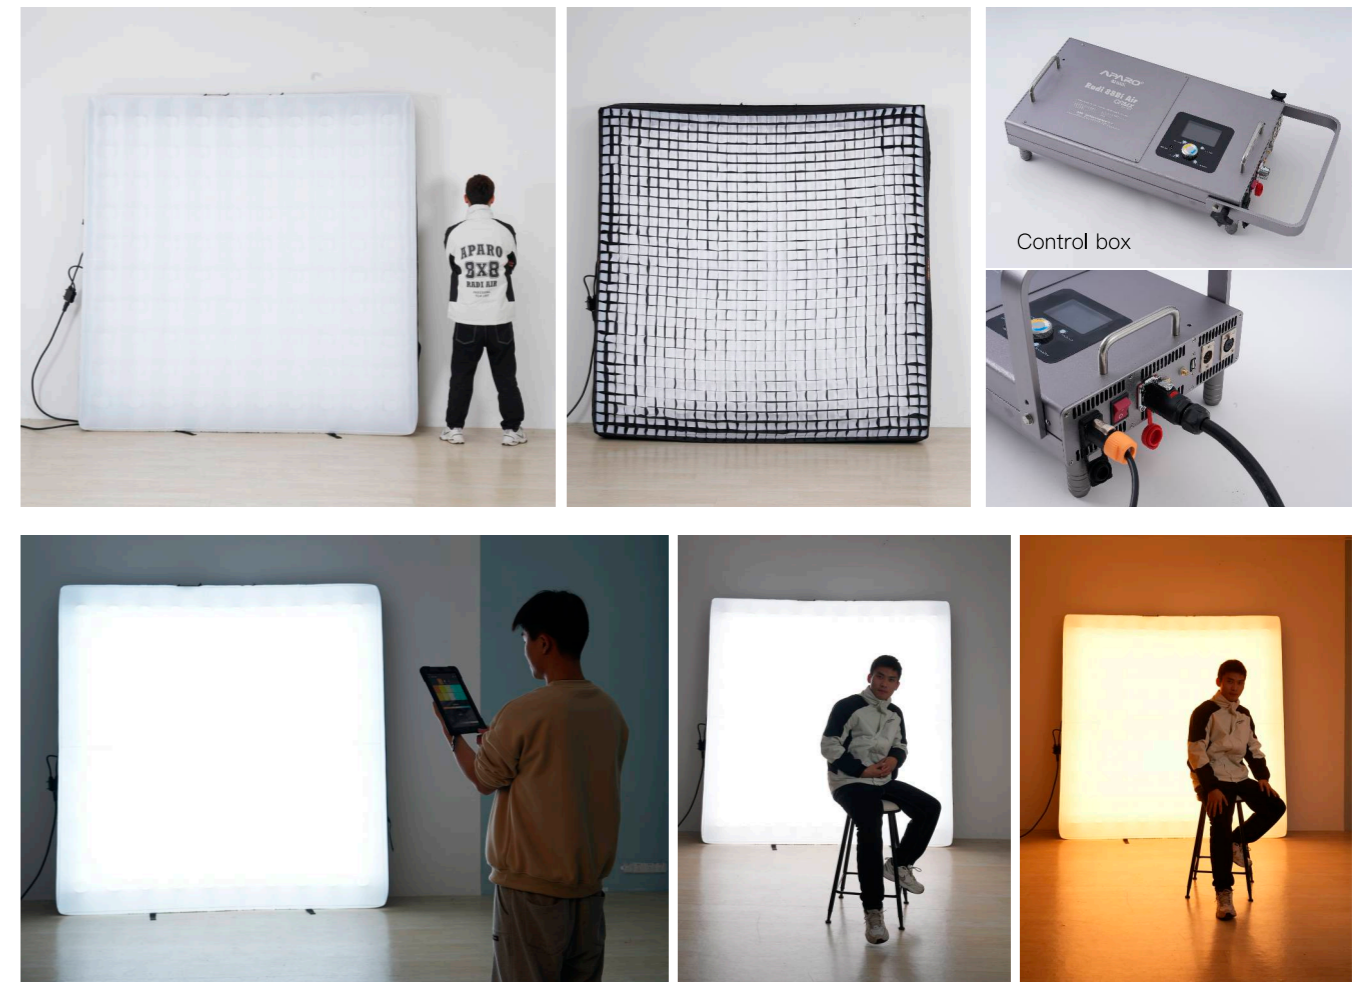

Specifications

Model No.	Radi-88 Air Ark (Bi-color)	Radi-88 Pro Air Ark (RGBWW)
LEDs & Power	7040Pcs(White) 7040Pcs(Yellow)	7040Pcs(White) 7040Pcs(Yellow) 7040Pcs(RGB)
Output Wattage	2400W	2400W
Color Temperature	2500K-6500K	2500K-9999K
Operating Voltage	AC-100V-240V	AC-100V-240V
Compatibility	AC POWER	AC POWER
Dimming	0-100%Step-less dimming	0-100% Step-less dimming
Beam Angle	101°	101°
Control Function	Switch+knob+key, APP, DMX,CRMX	Switch+knob+key, APP, DMX,CRMX
CRI	95	95
Lux(0.5/1/2/3m)	2500K: 31100 / 22500 / 11600 / 6200 5600K: 38100 / 28400 / 14400 / 7910 6500K: 37200 / 28200 / 13800 / 7760	2500K: 23300 / 16870 / 8700 / 4650 5600K: 28500 / 21300 / 10800 / 5900 6500K: 27900 / 21100 / 10300 / 5800
Dimensions	Air Light: 2400×2400×240mm Control box: 548×286×162mm	Air Light: 2400×2400×240mm Control box: 548×286×162mm
Weight	Control box: 8.6Kg Light + Air + Diffusor: 14.67Kg	Control box: 8.6Kg Light + Air + Diffusor: 14.67Kg