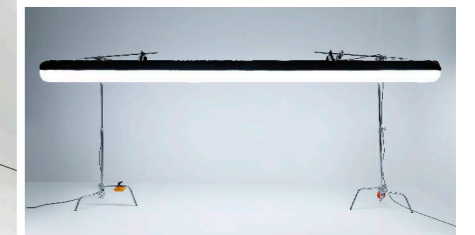

Radi-09-4 Air

Air Light Pipe

Air Light

Air Light + Grid

Air Light + Cover cloth

Control box

Content list

Light Control box Inflator Wirerope Extension cable Power cable CL-40V1 Padcloth Aluminum case Grid Cover cloth