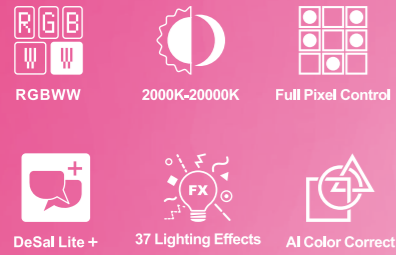

A1 PIXEL LED LIGHT

Full Pixel Control RGBWW LED Light

Introducing the APARO A1 Pixel RGBWW LED Light, a beacon of innovation in the world of illumination. This extraordinary lighting solution combines style with functionality, offering an impressive array of features to redefine your lighting experience. With full-color gradient capabilities, color adjustability from 2000K to 20000K, and 37 captivating lighting effects, the A1 allows you to paint your surroundings with a rich

spectrum of hues and create the perfect ambiance for any occasion. Plus, with Bluetooth APP control through DeSal Lite+, you can effortlessly customize brightness and lighting effects from your smartphone. The A1's pixel-level control and AI color correction ensure precision and consistency, making it the ultimate choice for those seeking brilliance in lighting.