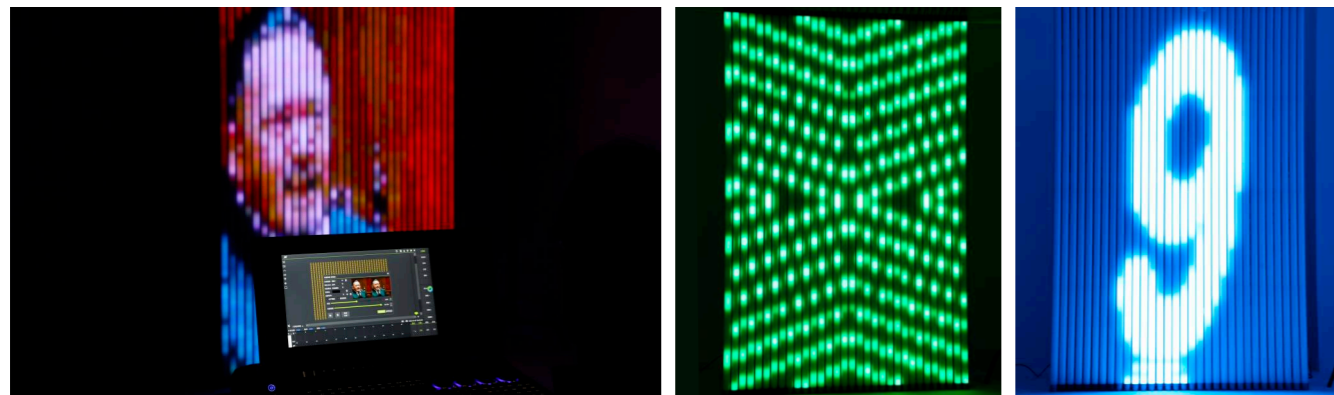

Meteor / Meteor Series

Wireless intelligent full-pixel light tube - more powerful, more practical.

1、 1 pixel/cm

The Meteor series pixel light tube uses RGBWW five-color smart mixed light beads, full-pixel design, precise point control, and opens a new era of point light source control for film and television lighting.

The highest controllable pixels are 30 for 1 foot, 60 for 2 feet, 120 for 4 feet, and 240 for 8 feet.