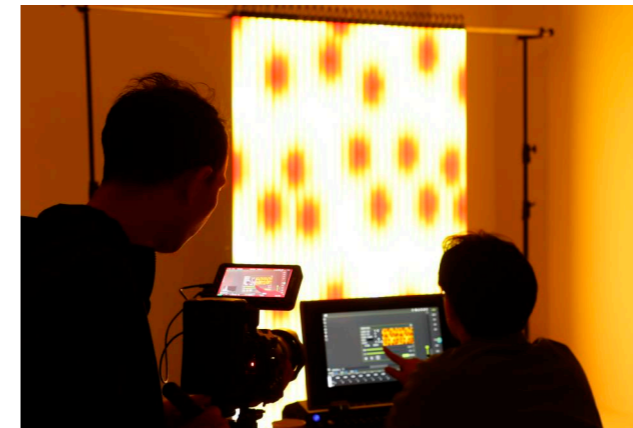

Meteor 240/240L 8ft

Meteor 240 Charger