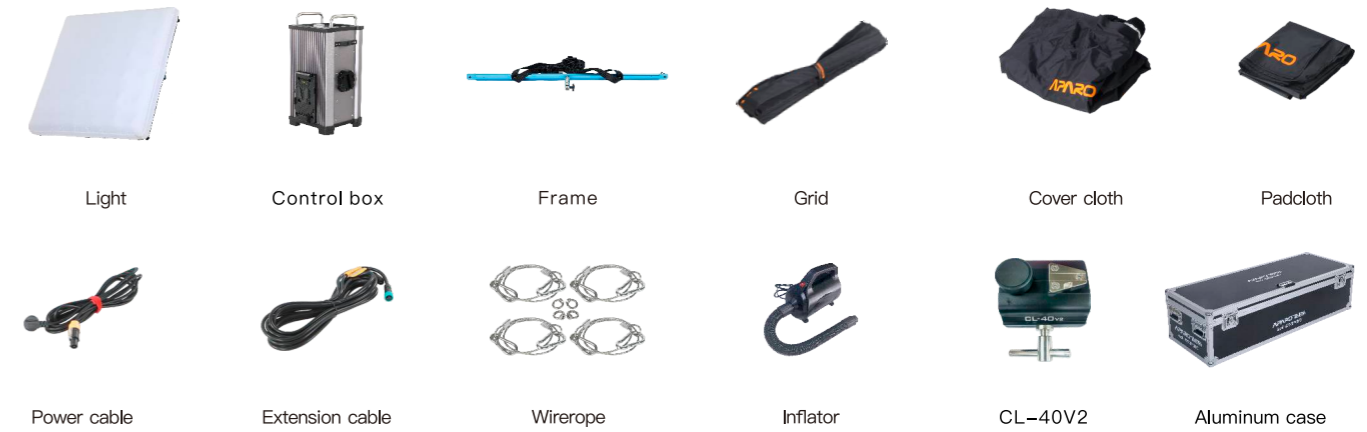

Content list

Specifications

Model No.	Radi-44 Air (Bi-color)	Radi-44 Pro Air (RGBWW)
LEDs & Power	1600Pcs(White) 1600Pcs(Yellow)	1600Pcs(White) 1600Pcs(Yellow) 1600Pcs(RGB)
Output Wattage	680W	680W
Color Temperature	2500K-6500K	2000K-20000K
Operating Voltage	AC-100V-240V	AC-100V-240V
Compatibility	AC POWER Sony V Mount Battery (DC)	AC POWER Sony V Mount Battery (DC)
Dimming	0-100% Step-less dimming	0-100% Step-less dimming
Beam Angle	75°	78°
Control Function	Switch+knob+key, APP, 2.4G Wireless DMX	Switch+knob+key, APP, 2.4G Wireless DMX/CRMX
CRI	95	95
Lux(0.5/1/2/3m)	3000K: 31100 / 13700 / 4580 / 2380 5600K: 33100 / 14700 / 4800 / 2510 -	2500K: 19000 / 8560 / 2720 / 1360 5600K: 21600 / 9550 / 3060 / 1520 9999K: 27500 / 12100 / 3820 / 1910
Dimensions	Air Light: 1170x1160x200mm Control box: 335x170x195mm	Air Light: 1170x1160x200mm Control box: 335x170x195mm
Weight	Light: 3.18Kg Control box: 4.24Kg Air + Diffuser: 4.14Kg	Light: 3.4Kg Control box: 4.42Kg Air + Diffuser: 4.14Kg