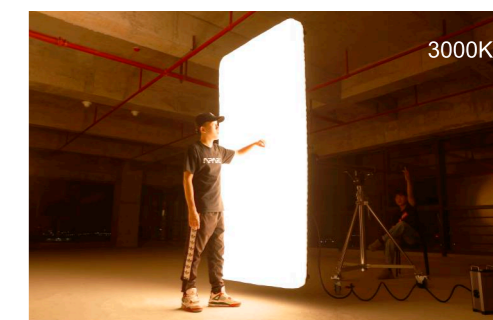

5600K

3000K