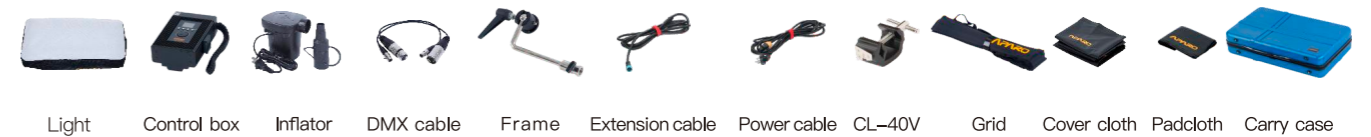

Air Light Panel

Radi-12 Air / Radi-12 Pro Air

Air Light Panel

Control box

Content list

Specifications

Model No.	Rad-12 Air (Bi-color)	Radi-12 Pro Air (RGBWW)
LEDs &Power	240Pcs(White) 240Pcs(Yellow)	240Pcs(White) 240Pcs(Yellow) 240Pcs(RGB)
Output Wattage	100W	100W
Color Temperature	2500K-6500K	2500K-9999K
Operating Voltage	AC-100V-240V	AC-100V-240V
Compatibility	AC POWER Sony V Mount Battery (DC)	AC POWER Sony V Mount Battery (DC)
Dimming	0-100% Step-less dimming	0-100% Step-less dimming
Beam Angle	64°	64°
Control Function	Switch+knob+key, APP, 2.4G Wireless DMX	Switch+knob+key, APP, 2.4G Wireless DMX
CRI	95	95
Lux(0.5/1/2m)	3000K: 7820 / 2280 / 623 5600K: 8160 / 2380 / 655 -	2500K: 5850 / 1550 / 398 5600K: 7240 / 1950 / 504 9999K: 8610 / 2280 / 584
Dimensions	Air Light: 680x380x110mm Control box: 205x144x102mm	Air Light: 680x380x110mm Control box: 205x144x102mm
Weight	Light: 0.56Kg Control box: 1.45Kg Air + Diffusor: 0.61Kg	Light: 0.56Kg Control box: 1.45Kg Air + Diffusor: 0.61Kg