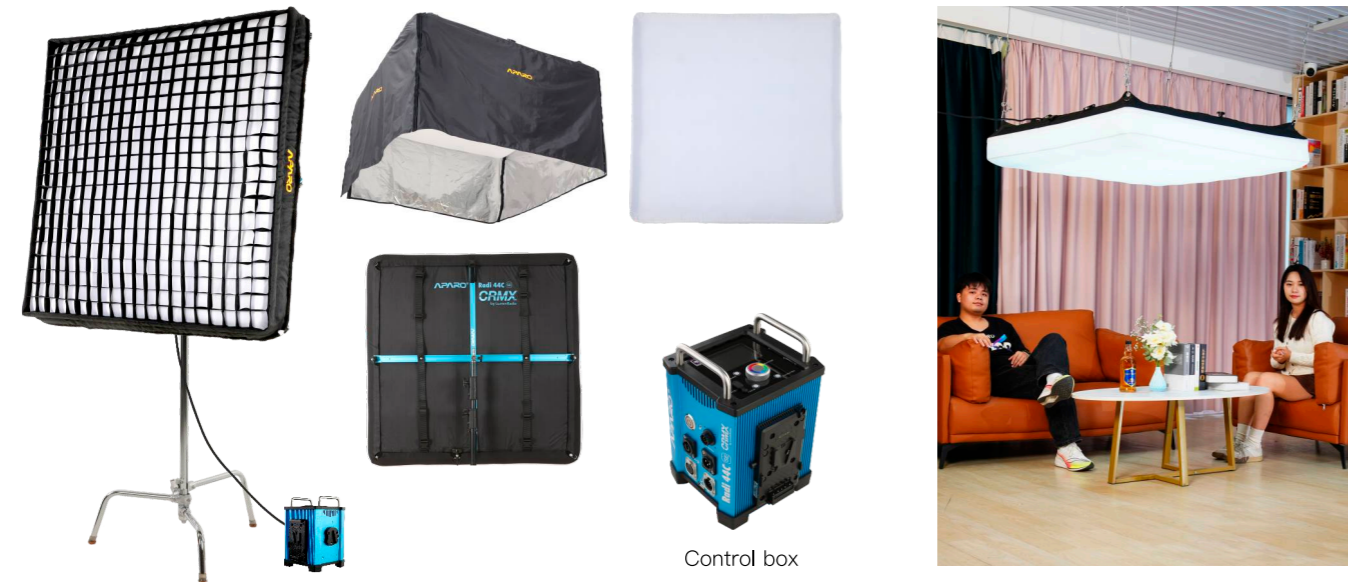

Radi 44Bi SE / Radi 44C SE

Air Light Panel(SE Series)

Content list